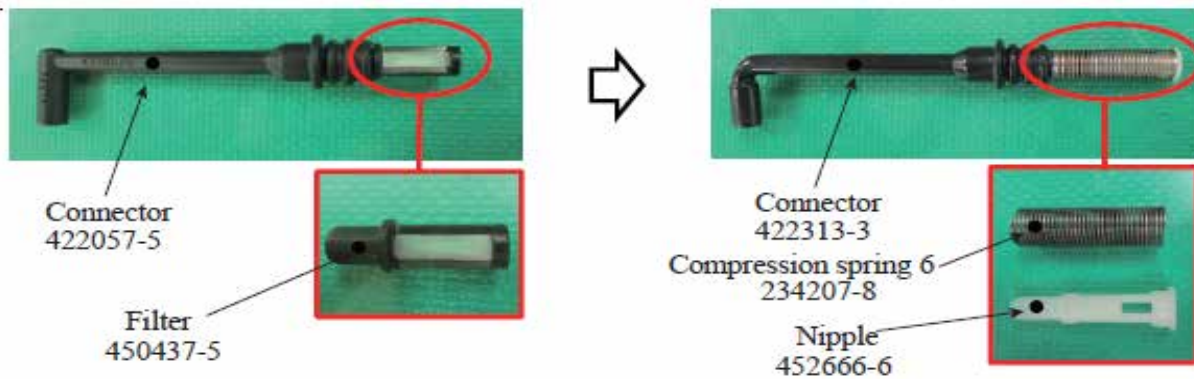

SERVICE CHANGES

1. Changes on Oil Pump

(TI#A5303)

Item No.	Description	Type 1	Type 2
046	Oil Pump Set > Oil Pump Complete	196419-0 (with item No. 40)	142156-4 (without item No. 40)
040	Worm Gear	221427-3	-

2. Changes on Connector

(TI#3896)

Item No.	Description	Type 1	Type 2
049	Connector	422057-5	422313-3
050	Filter	450437-5	-
074	Compression Spring 6	-	234207-8
075	Nipple	-	452666-6

Above changes are interchangeable as a set.

3. Changes on Oil Pump

(TI#C1478)

Item No.	Description	Type 1	Type 2
032	Tapping screw > Tapping screw flange	265995-6	265620-9
033	Flat washer 4	267195-4	----

Above changes are interchangeable as a set.